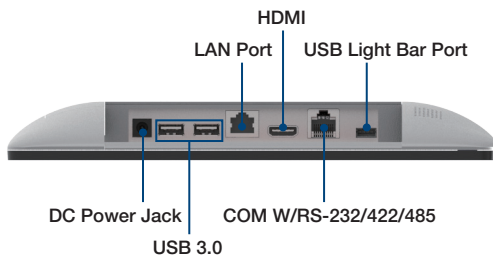

Fully- Integrated I/O

Ordering Information

For Worldwide Model

Part No.	Descriptions
UTC-120HP-NWW0E	21.5" FHD, Pcap, i5-8365UE, 4G RAM, 128G SSD, Silver
UTC-120HP-WWW1E	21.5" FHD, Pcap, i5-8365UE, 4G RAM, 128G SSD, Win10, Wifi/BT, Silver

For US only Model

Part No.	Descriptions
UTC-120HP-WUS1E	21.5" FHD, Pcap, i5-8365UE, 8G RAM, 128G SSD, Win10, Wifi/BT, Power cord, Silver
UTC-120HP-NUS1E	21.5" FHD, Pcap, i5-8365UE, 8G RAM, 128G SSD, Wifi/BT, Power cord, Silver

For China Only Model

Part No.	Descriptions
UTC-120HP-WCN1E	21.5" FHD, Pcap, i5-8365UE, 4G RAM, 128G SSD, Win10, Wifi/BT, Silver
UTC-120HP-NCN0E	21.5" FHD, Pcap, i5-8365UE, 4G RAM, 128G SSD, Silver

For EU only Model

Part No.	Descriptions
UTC-120HP-WEU1E	21.5" FHD, Pcap, i5-8365, 8G RAM, 128G SSD, WIN10, Wifi/BT, Silver, Power Cord
UTC-120HP-WEF1E	21.5" Pcap, FHD, i3-8145UE, 8G RAM, 128G SSD, Wifi, Win10, Power Cord

Extra ordering information

Part No.	Description
1702002605	Power cord 2P FRANCE 10A/16A 220V 1.83M 90D
1702002600	Power Cord 3P UL/CSA(USA) 125V 10A 1.83M 180D
1700000596-11	Power Cord (China) CCC, 10A 250V, 3P 1830mm
1700018704	Power Cord UK BSI 2P 10A 250V 180cm 18AWG
1700025928-01	COM Port Converter cable RJ48-10P10C to D-SUB 9P 35cm
UTC-WALL-MOUNT3E	UTC-515/520 VESA mount (100x100/75x75)
UTC-T01-STANDE	UTC-515/520 Tri Shape Floor Stand 120 cm
UTC-S01-STAND	UTC-S01 100X100 / 75X75 mm Desk Stand
UTC-300P-D20E	Desk Stand, Silver, for UTC-318/320
UTC-100P-STAND0E	L stand for UTC-120