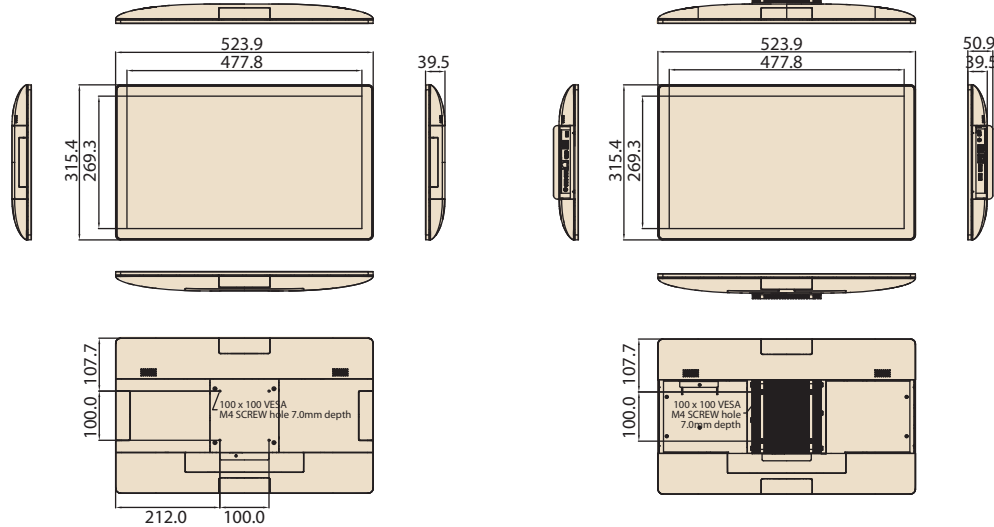

Specifications

Process system	CPU	Intel® Core™ i5-8365UE (UTC-120H)
	Base Frequency	1.10 GHz (Quad-Core)
	Memory	1 x 260 pin SO-DIMM DDR4 2400 MT/s up to 16GB
	Storage	M.2 2242/2280 SSD
	Network	2 x Gigabit Ethernet ports
	I/O Ports	2 x RS-232 COM (COM2 RS-232/422/485)
		4 x USB3.0
		2 x Gigabit Ethernet ports
		1 x HDMI 1.4 1 x Audio Phone Jack
	Stereo Speaker	2 x 2W
Bus expansion	1 x M.2 key2230, 1 x M.2 key2242	
Mounting	VESA 100 x 100 mm (Screw Size, M4, 7mm)	
Dimension (WxHxD)	523.9 x 315.4 x 39.5	
Weight	5.29kg	
OS Support	Win 10 IoT Enterprise 64bit Linux Ubuntu 18.04	
Environment Specification	Operating temperature	0 ~ 35 °C (32 ~ 95 °F)*
	Relative Humidity	10 ~ 95% @ 40 °C non-condensing
	Vibration	0.5G
	Shock	Shock 10G peak acceleration(11 msec. duration)
	Certification	CE, FCC, CB, UL, CCC, BSMI
	Front Panel Protection	IP 65 Compliant
Power Supply	DC Input Rating	12V/7A (84W ITE Adapter)
	PoE	n/a
	Power consumption	60W
LCD Display	Size/Type	21.5" FHD
	Max.Resolution	1920 x 1080
	Max. Color	16.7M
	Pixel Pitch (um)	248.25(H) x 248.25(V)
	Brightness (cd/m ²)	250/400
	View Angle	178° /178°
Touch Screen Option	Type	Projected Capacitive.
	Light Transmission	80% ± 5% / 90%
	Controller	USB Interface

Dimensions

Unit: mm

Fully- Integrated I/O

Ordering Information

For Worldwide Model

Part No.	Descriptions
UTC-120HP-NWW0E	21.5" FHD, Pcap, i5-8365UE, 4G RAM, 128G SSD, Silver
UTC-120HP-WWW1E	21.5" FHD, Pcap, i5-8365UE, 4G RAM, 128G SSD, Win10, Wifi/BT, Silver