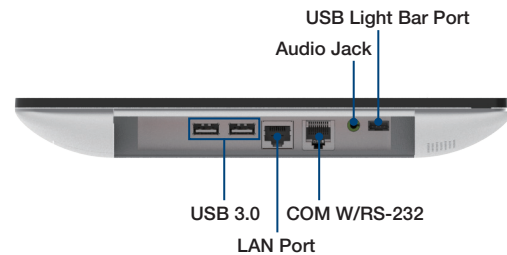

Fully- Integrated I/O

Ordering Information

For Worldwide Model

Part No.	Descriptions
UTC-120HP-NWW0E	21.5" FHD, Pcap, i5-8365UE, 4G RAM, 128G SSD, Silver
UTC-120HP-WWW1E	21.5" FHD, Pcap, i5-8365UE, 4G RAM, 128G SSD, Win10, Wifi/BT, Silver

For US only Model

Part No.	Descriptions
UTC-120HP-WUS1E	21.5" FHD, Pcap, i5-8365UE, 8G RAM, 128G SSD, Win10, Wifi/BT, Power cord, Silver
UTC-120HP-NUS1E	21.5" FHD, Pcap, i5-8365UE, 8G RAM, 128G SSD, Wifi/BT, Power cord, Silver

For China Only Model

Part No.	Descriptions
UTC-120HP-WCN1E	21.5" FHD, Pcap, i5-8365UE, 4G RAM, 128G SSD, Win10, Wifi/BT, Silver
UTC-120HP-NCN0E	21.5" FHD, Pcap, i5-8365UE, 4G RAM, 128G SSD, Silver

For EU only Model

Part No.	Descriptions
UTC-120HP-WEU1E	21.5" FHD, Pcap, i5-8365, 8G RAM, 128G SSD, WIN10, Wifi/BT, Silver, Power Cord
UTC-120HP-WEF1E	21.5" Pcap, FHD, i3-8145UE, 8G RAM, 128G SSD, Wifi, Win10, Power Cord

Extra ordering information

Part No.	Description
1702002605	Power cord 2P FRANCE 10A/16A 220V 1.83M 90D
1702002600	Power Cord 3P UL/CSA(USA) 125V 10A 1.83M 180D
1700000596-11	Power Cord (China) CCC, 10A 250V, 3P 1830mm
1700018704	Power Cord UK BSI 2P 10A 250V 180cm 18AWG
1700025928-01	COM Port Converter cable RJ48-10P10C to D-SUB 9P 35cm
UTC-WALL-MOUNT3E	UTC-515/520 VESA mount (100x100/75x75)
UTC-T01-STANDE	UTC-515/520 Tri Shape Floor Stand 120 cm
UTC-S01-STAND	UTC-S01 100X100 / 75X75 mm Desk Stand
UTC-300P-D20E	Desk Stand, Silver, for UTC-318/320
UTC-100P-STAND0E	L stand for UTC-120